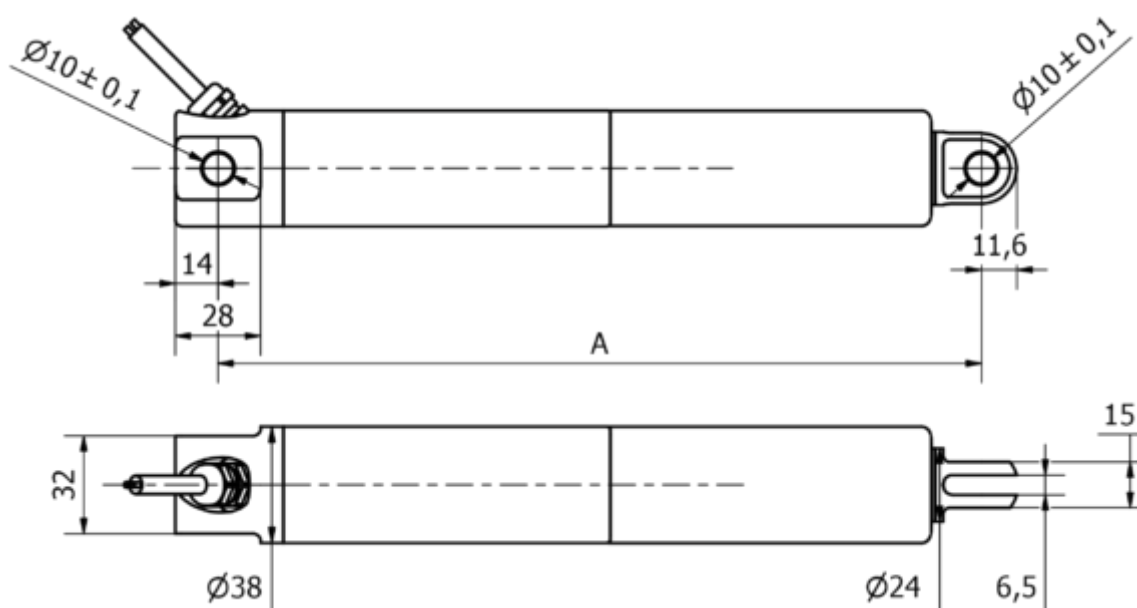

Data Sheet

Article number: 8S38220008003KCNLSN0

Description: KLEEl ine38, 200mm, 800N, 8 mm/s, Stainless steel, IP69K
24 VDC, 3 m. Cable, Limit Switch, Clevis

Measures

A	= 200 + slaglængde/stroke
Cable length	= 3 m
Load speed mm/s	= 8 mm/s
Option	= Limit switch
Stroke (mm)	= 200
Voltage	= 24 V